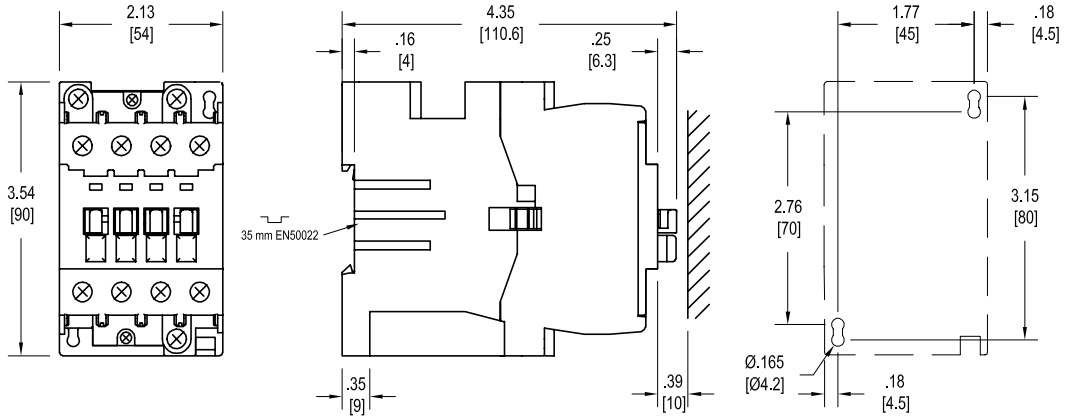

Approximate dimensions 3 & 4 pole contactors, AL9 – AL40

Across the line
contactors

1

00.00 Inches
00.00 [Millimeters]

AL9, AL12,, AL16 — Contactor, 3 & 4 pole

AL26 — Contactor, 3 & 4 pole

AL30, AL40 — Contactor, 3 pole