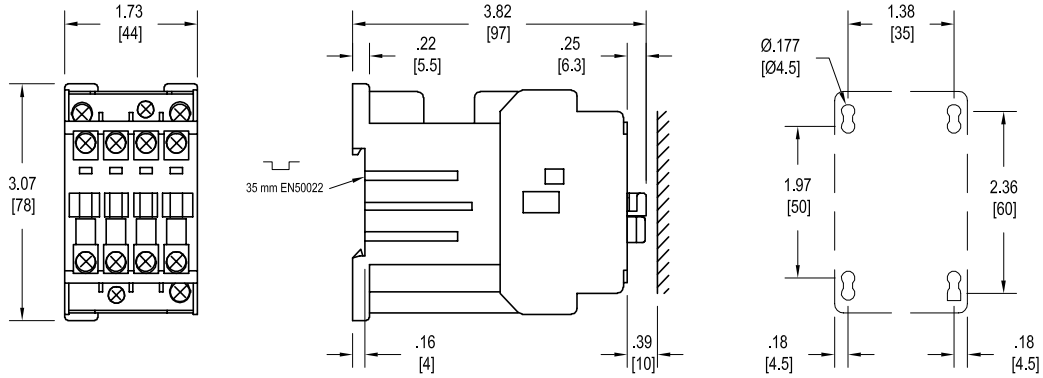

Approximate dimensions 3 & 4 pole contactors, AL9 – AL40

Across the line
contactors

1

00.00 Inches
00.00 [Millimeters]

AL9, AL12,, AL16 — Contactor, 3 & 4 pole

AL26 — Contactor, 3 & 4 pole

AL30, AL40 — Contactor, 3 pole